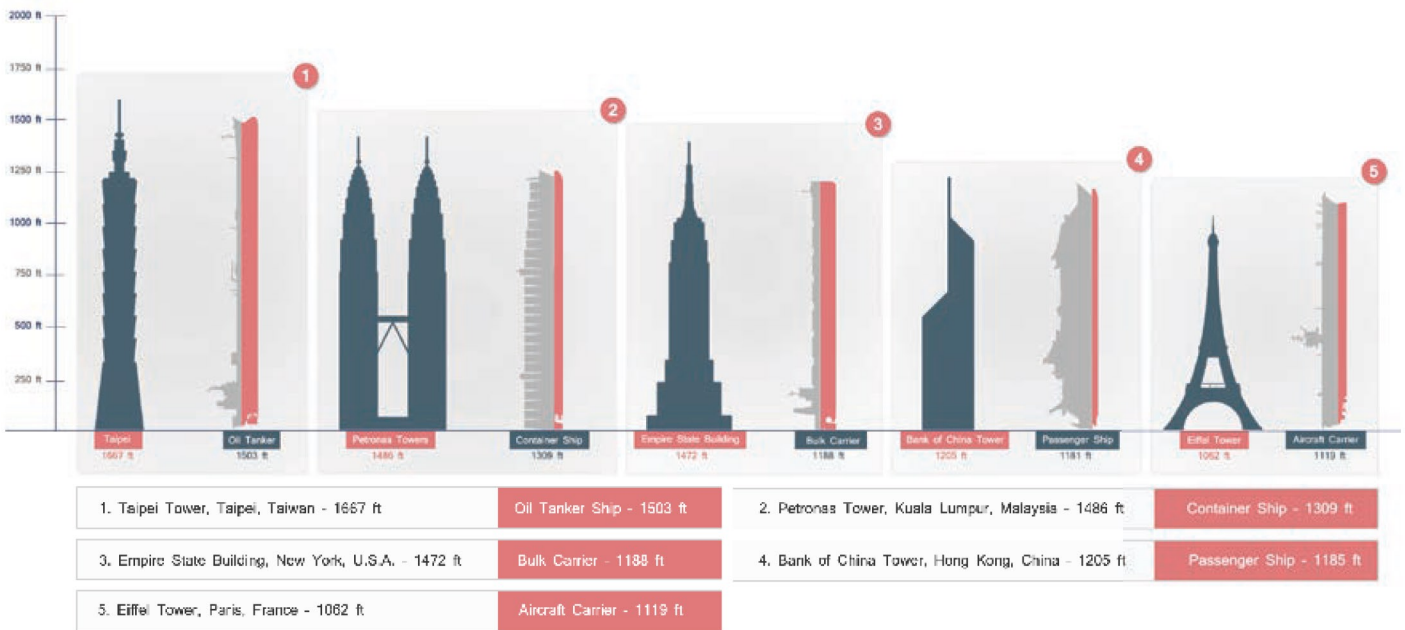

Ship Length Comparison

Ship Height Comparison

Passenger Ship - 236 ft	Airbus A380 - 79 ft	Bus - 13.1 ft	Human - 5.8 ft	Car - 5.1 ft
-------------------------	---------------------	---------------	----------------	--------------