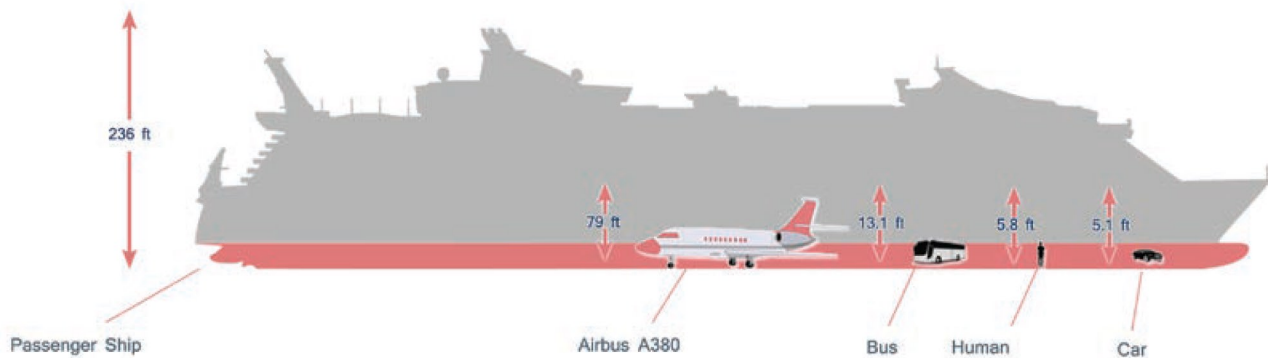

Ship Length Comparison

Ship Height Comparison

Passenger Ship - 236 ft	Airbus A380 - 79 ft	Bus - 13.1 ft	Human - 5.8 ft	Car - 5.1 ft
-------------------------	---------------------	---------------	----------------	--------------